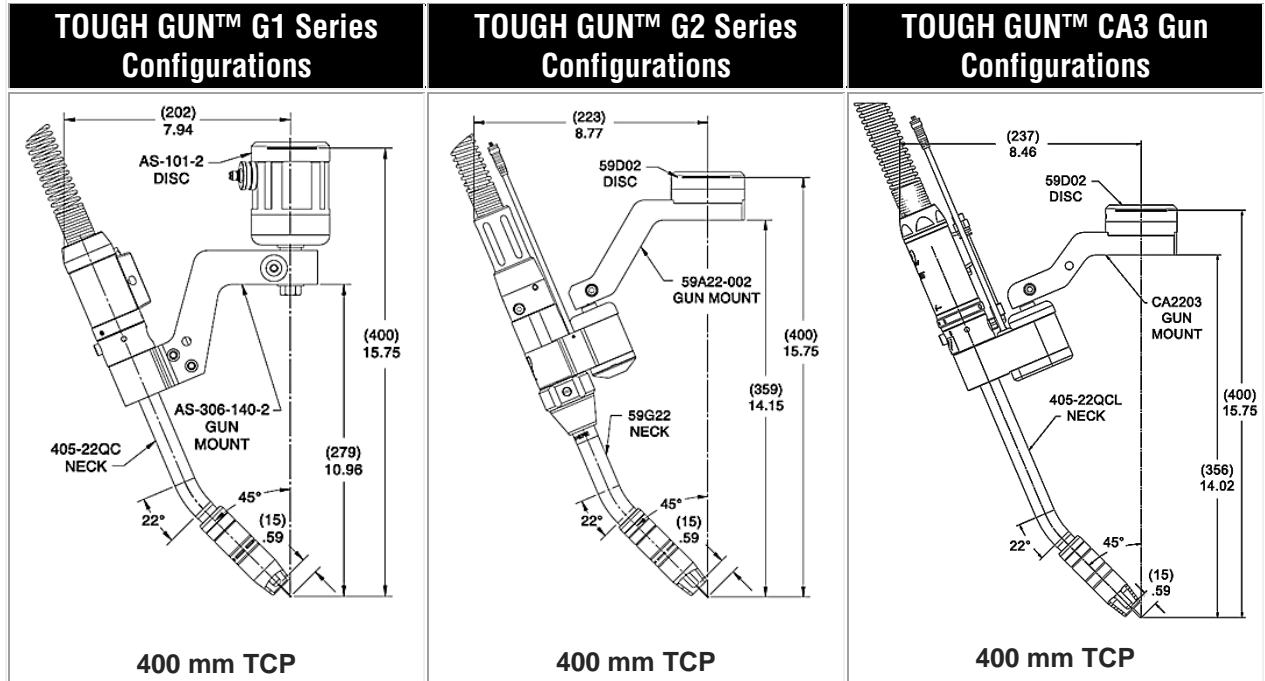

TOUGH GUN™ CA3 Robotic Air-Cooled MIG Gun

Cross Reference Configurations

22 Degree Necks

TOUGH GUN™ G1 Series Configurations	TOUGH GUN™ G2 Series Configurations	TOUGH GUN™ CA3 Gun Configurations
<p>316 mm TCP</p>	<p>316 mm TCP</p>	<p>316 mm TCP</p>
<p>350 mm TCP</p>	<p>350 mm TCP</p>	<p>350 mm TCP</p>

TOUGH GUN™ CA3 Robotic Air-Cooled MIG Gun

Cross Reference Configurations

22 Degree Necks – Continued

TOUGH GUN™ CA3 Robotic Air-Cooled MIG Gun

Cross Reference Configurations

45 Degree Necks

TOUGH GUN™ G1 Series Configurations	TOUGH GUN™ G2 Series Configurations	TOUGH GUN™ CA3 Gun Configurations
 <p style="text-align: center;">297 mm TCP</p>	 <p style="text-align: center;">350 mm TCP</p>	 <p style="text-align: center;">350 mm TCP</p>
<p>N/A</p>	 <p style="text-align: center;">400 mm TCP</p>	 <p style="text-align: center;">400 mm TCP</p>